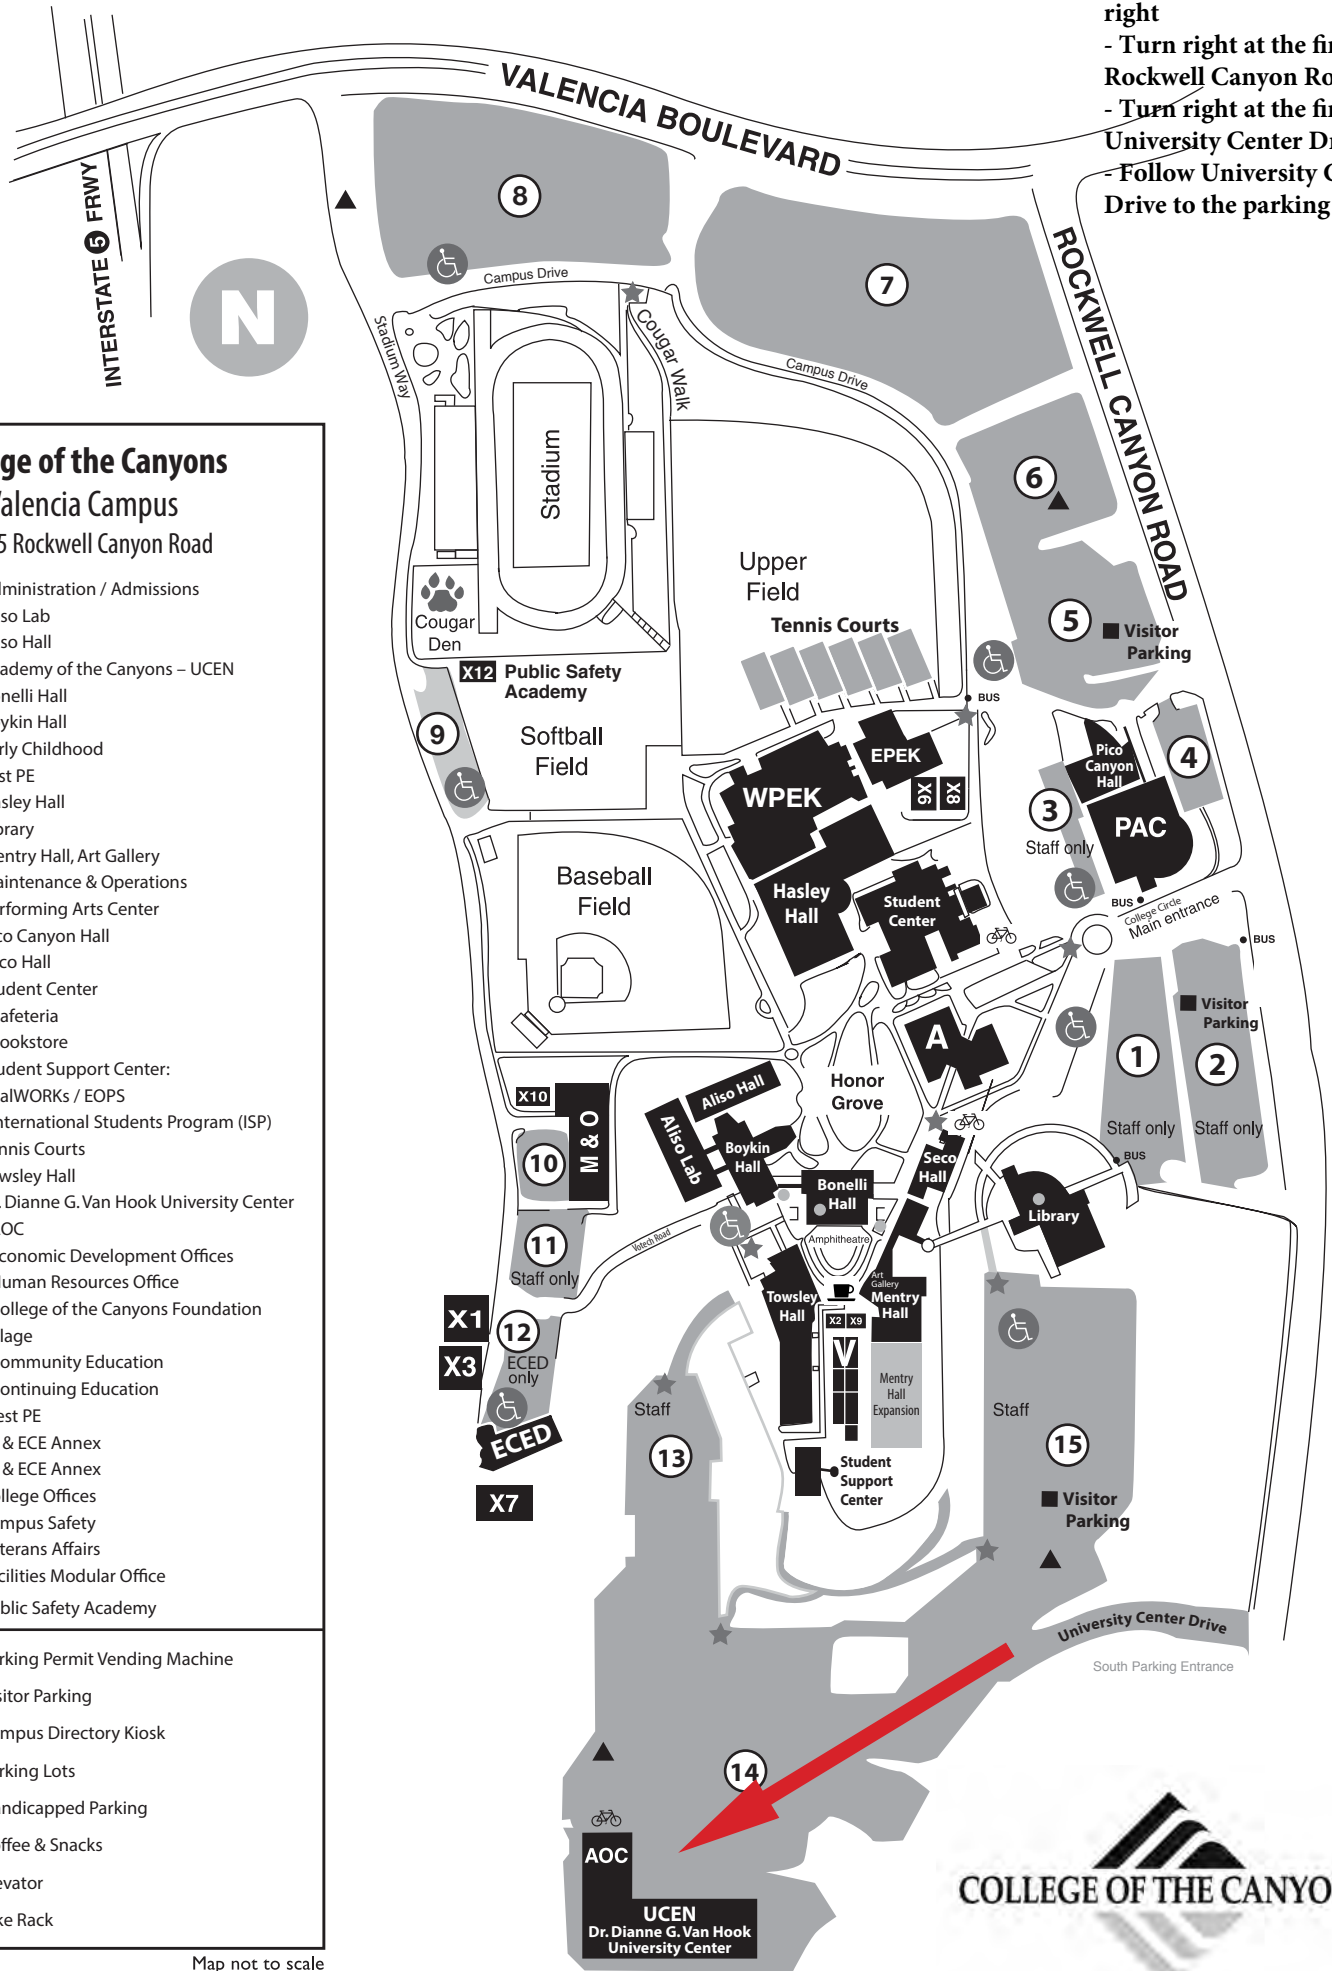

COLLEGE OF THE CANYONS VALENCIA CAMPUS

661-259-7800 • www.canyons.edu

From the 5 freeway North:

- Exit Valencia Blvd. & turn right
- Turn right at the first light, Rockwell Canyon Road
- Turn right at the first light, University Center Drive
- Follow University Center Drive to the parking lot.

College of the Canyons

Valencia Campus

26455 Rockwell Canyon Road

- A Administration / Admissions
- ALLB Aliso Lab
- ALLH Aliso Hall
- AOC Academy of the Canyons – UCEN
- BONH Bonelli Hall
- BYKH Boykin Hall
- ECED Early Childhood
- EPEK East PE
- HSLH Hasley Hall
- LIBR Library
- MENH Mentry Hall, Art Gallery
- M&O Maintenance & Operations
- PAC Performing Arts Center
- PCOH Pico Canyon Hall
- SCOH Seco Hall
- STCN Student Center
 - Cafeteria
 - Bookstore
- SSC Student Support Center:
 - CalWORKs / EOPS
 - International Students Program (ISP)
- TNS-CRT Tennis Courts
- TWSH Towsley Hall
- UCEN Dr. Dianne G. Van Hook University Center
 - AOC
 - Economic Development Offices
 - Human Resources Office
 - College of the Canyons Foundation
- V Village
 - Community Education
 - Continuing Education
- WPEK West PE
- X1 FS & ECE Annex
- X3 FS & ECE Annex
- X6 College Offices
- X8 Campus Safety
- X9 Veterans Affairs
- X10 Facilities Modular Office
- X12 Public Safety Academy

- ▲ Parking Permit Vending Machine
- Visitor Parking
- ★ Campus Directory Kiosk
- Parking Lots
- ♿ Handicapped Parking
- ☕ Coffee & Snacks
- Elevator
- 🚲 Bike Rack

Map not to scale

SMOKING IS ONLY PERMITTED IN PARKING LOTS – more than 50 feet from any building.